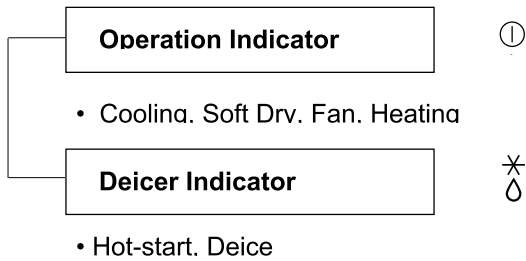

LG - Split

Operation

Display Function

1. Heating Model

2. Cooling Model

Self-diaagnosis Function

Error Code	Error Display LED (Indoor body operation LED)	Error contents	SVC check point
1	<p>(once)</p> <p>3sec 3sec 3sec</p>	<ul style="list-style-type: none"> • Indoor room temperature thermistor open/short • Indoor pipe temperature thermistor open/short. 	<ul style="list-style-type: none"> • Indoor Thermistor assembly check