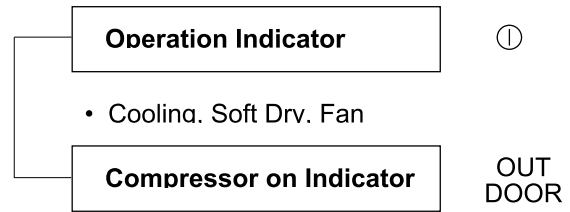

LG - Split

Operation

Display Function

1. Heating Model

2. Cooling Model

Self-diaagnosis Function

Error Code	Error Display LED (Indoor body operation LED)	Error contents	SVC check point
1	<p>(once)</p> <p>3sec 3sec 3sec</p>	<ul style="list-style-type: none"> • Indoor room temperature thermistor open/short • Indoor pipe temperature thermistor open/short. 	<ul style="list-style-type: none"> • Indoor Thermistor assembly check